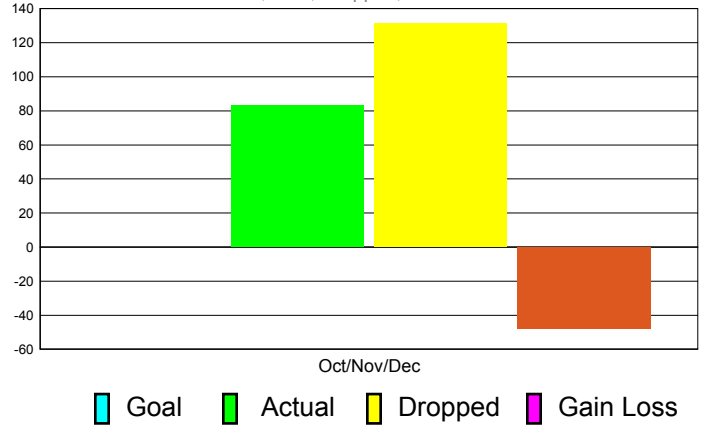

Membership Results 2011-2012

Goal, New, Dropped, Gain/Loss