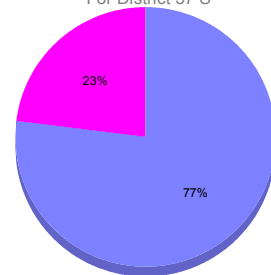

Goal, New, Dropped, Gain/Loss

Comparison of Membership Gain/Loss

Current Year Compared to the Previous Year

Gender Comparison 2010-2011

For District 37 S

Oct/Nov/Dec
■ Male ■ Female